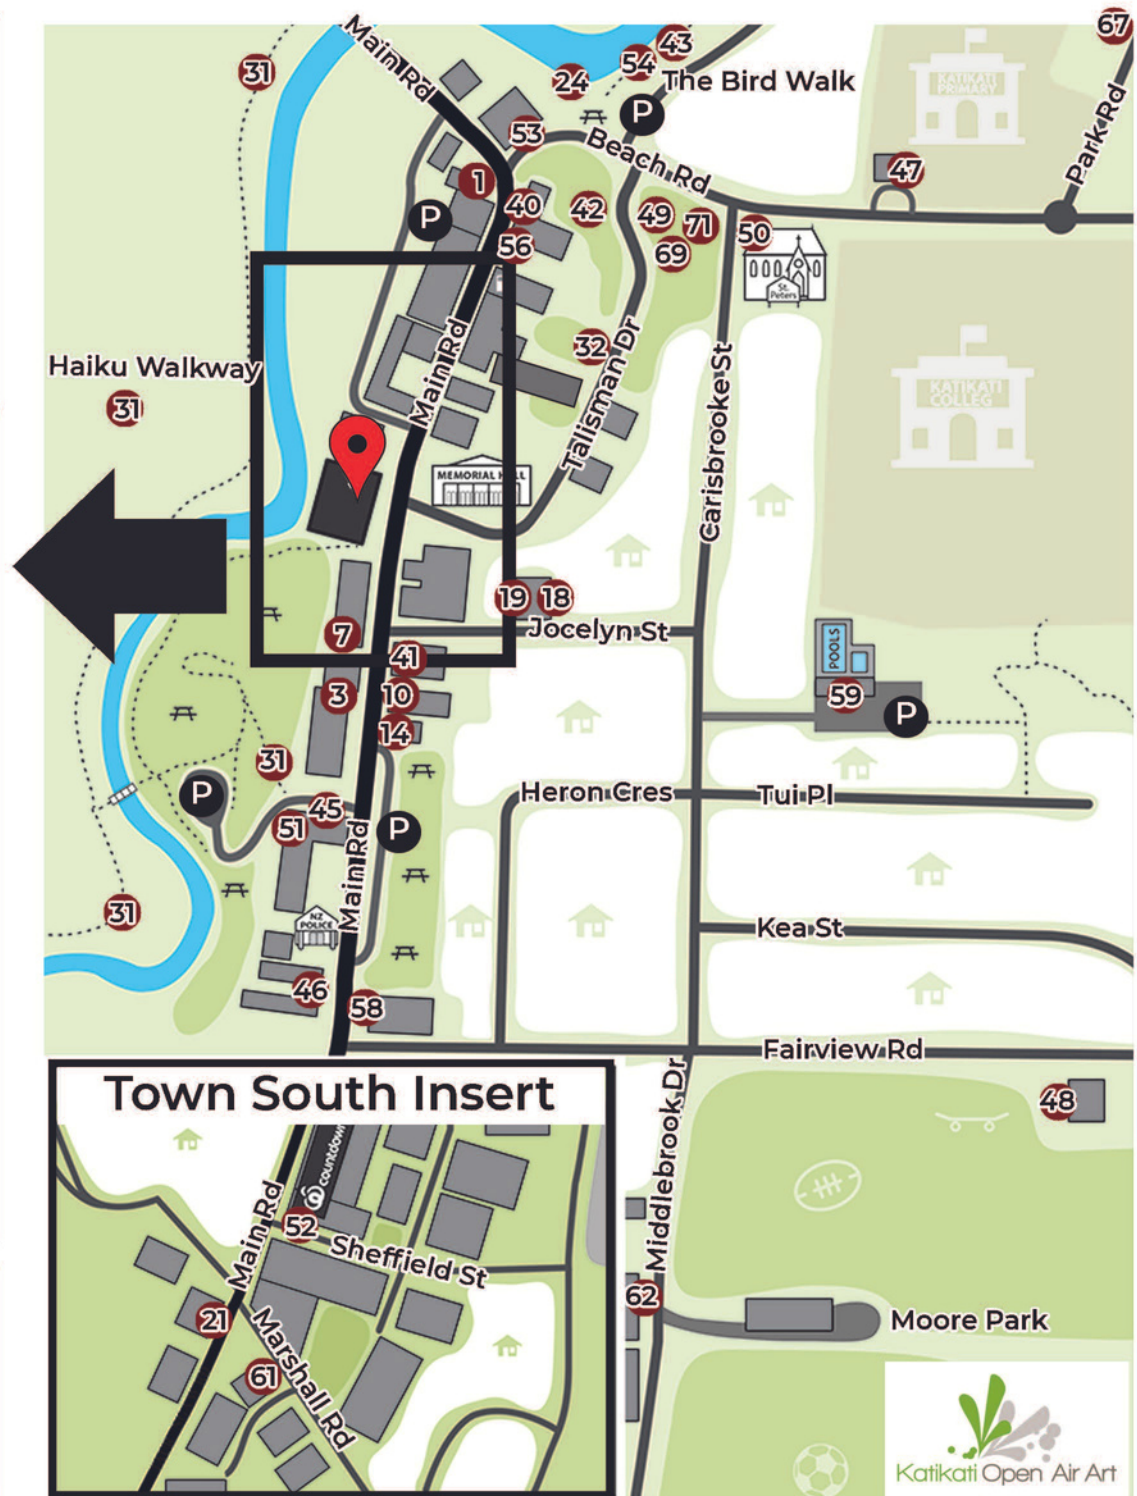

Katikati New Zealand Mural Map

-  Information Centre/ Arts Junction (You are here)
-  Shops/Industrial
-  Residential
-  Walkways
-  Recreation /Parks
-  Parking

Town South Insert

1. Waitekohe School
2. Uretara Landing
3. Doctor Joe
4. Te Awanui
5. Main Street
6. Early Ventures
7. Athenree Homestead
8. Reverend Katterns' Ostriches
9. Nga – Kuri A Whareki-Tikirau
10. Haymaking
11. Central Motors
12. & 13. Sunday in a Bush Camp
14. A Pioneer Kitchen
15. The Bullock Team
16. First Post and Telegraph Office
17. Jimmy Culpan
18. Macmillan Story (No1)
19. Macmillan Story (No2)
20. George Vesey Stewart
21. Those Who Served
22. Primal Aotearoa (A Mural Magic Festival Project)
23. The River Was the Road
24. Humphrey
25. The Wind Vanes
26. & 27. The Second Pioneer Store (Exterior and Interior)
28. We Live Here Too
29. Barry
30. Pohutukawa Sentinel
31. Haiku Pathway
32. Te Whanau A Tauwhao (Waharoa)
33. Te Whakapapa
34. Nga Kaitiaki – The Guardians
35. Our People, Our Story
36. At The Dawn of Time
37. Toy Parade
38. Pukeko Kid and Friends
39. Mud in Your Eye
40. Going Nowhere
41. Overload
42. The Pioneers
43. Birdwalk
Moa; Pied Shag; Oyster Catchers; Bittern; NZ Falcon
Karearea; Kiwi
44. Tile Wall
45. Journeys
46. The River Was the Road
47. Gallaher Family Mural
48. Kindergarten Mural
49. History of Kiwifruit
50. Anglican Church Mural
51. In A Land of Plenty
52. It's Harvest Time
53. River to Sea
54. Wairakau - 'The Friendly Eel'
55. Cultural Encounters
56. Lady Jocelyn
57. Timo's Katikati
58. The Face of Culture
59. Dave Hume Pool Mural
60. Cherry Court
61. Helping Grow the Country
62. Grass Roots
63. Tamawhariua
64. George Vesey Stewart
65. Gone Potty
66. Spirit of Anzac
67. Kanohi Kitea – The Face of Many
68. Jurassic Paradise
69. Window of Opportunity
70. The Future Laid in The Past #2
71. The Future Is Our Children
72. Maybe If We Close Our Eyes
73. Hold On Tight
74. Bullock Team #2
75. Swing Bridge
76. Te Wao Tapu Nui O Tane Mahuta
77. Lost in A Cuboid
78. Side by Side Together