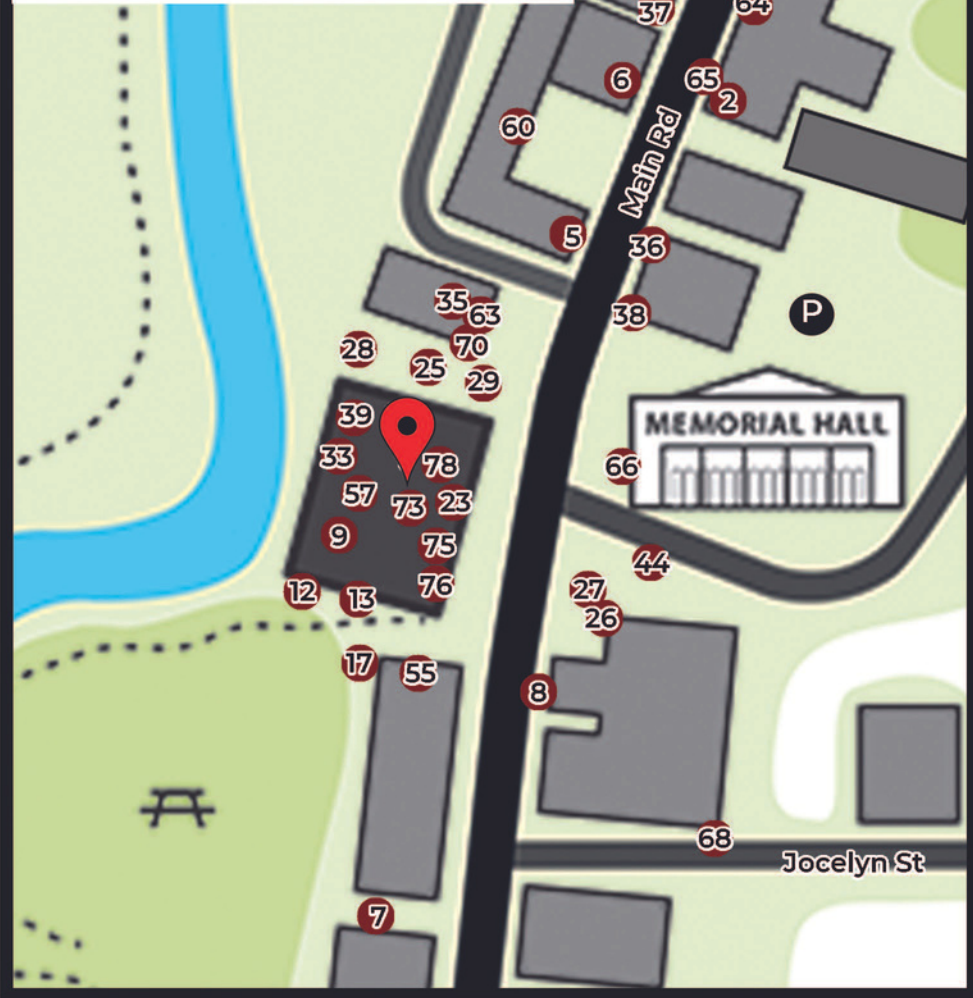

Katikati New Zealand Mural Map

-  Information Centre/ Arts Junction (You are here)
-  Shops/Industrial
-  Residential
-  Walkways
-  Recreation /Parks
-  Parking

Town South Insert

1. Waitekohe School
2. Uretara Landing
3. Doctor Joe
4. Te Awanui
5. Main Street
6. Early Ventures
7. Athenree Homestead
8. Reverend Katterns' Ostriches
9. Nga – Kuri A Whareki-Tikirau
10. Haymaking
11. Central Motors
12. & 13. Sunday in a Bush Camp
14. A Pioneer Kitchen
15. The Bullock Team
16. First Post and Telegraph Office
17. Jimmy Culpan
18. Macmillan Story (No1)
19. Macmillan Story (No2)
20. George Vesey Stewart
21. Those Who Served
22. Primal Aotearoa (A Mural Magic Festival Project)
23. The River Was the Road
24. Humphrey
25. The Wind Vanes
26. & 27. The Second Pioneer Store (Exterior and Interior)
28. We Live Here Too
29. Barry
30. Pohutukawa Sentinel
31. Haiku Pathway
32. Te Whanau A Tauwhao (Waharoa)
33. Te Whakapapa
34. Nga Kaitiaki – The Guardians
35. Our People, Our Story
36. At The Dawn of Time
37. Toy Parade
38. Pukeko Kid and Friends
39. Mud in Your Eye
40. Going Nowhere
41. Overload
42. The Pioneers
43. Birdwalk
Moa; Pied Shag; Oyster Catchers; Bittern; NZ Falcon
Karearea; Kiwi
44. Tile Wall
45. Journeys
46. The River Was the Road
47. Gallaher Family Mural
48. Kindergarten Mural
49. History of Kiwifruit
50. Anglican Church Mural
51. In A Land of Plenty
52. It's Harvest Time
53. River to Sea
54. Wairakau - 'The Friendly Eel'
55. Cultural Encounters
56. Lady Jocelyn
57. Timo's Katikati
58. The Face of Culture
59. Dave Hume Pool Mural
60. Cherry Court
61. Helping Grow the Country
62. Grass Roots
63. Tamawhariua
64. George Vesey Stewart
65. Gone Potty
66. Spirit of Anzac
67. Kanohi Kitea – The Face of Many
68. Jurassic Paradise
69. Window of Opportunity
70. The Future Laid in The Past #2
71. The Future Is Our Children
72. Maybe If We Close Our Eyes
73. Hold On Tight
74. Bullock Team #2
75. Swing Bridge
76. Te Wao Tapu Nui O Tane Mahuta
77. Lost in A Cuboid
78. Side by Side Together